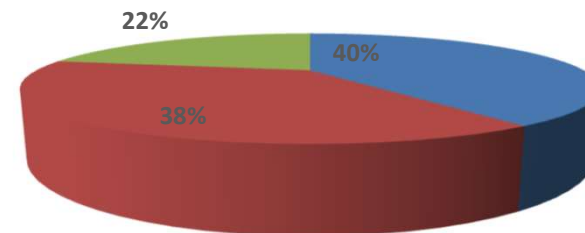

Brainware University Academic Feedback: Student Satisfaction Level Even Semester 2020-21

■ Satisfaction level 100% ■ Satisfaction level 75% ■ Satisfaction level below 75%

School of Medical & Allied Health Sciences Academic Feedback: Student Satisfaction Level Even Semester 2020-21

■ Satisfaction level 100% ■ Satisfaction level 75%
■ Satisfaction level Below 75%

School of Communication, Multimedia & Film Studies Academic Feedback: Student Satisfaction Level Even Semester 2020-21

■ Satisfaction level 100% ■ Satisfaction level 75%
■ Satisfaction level Below 75%