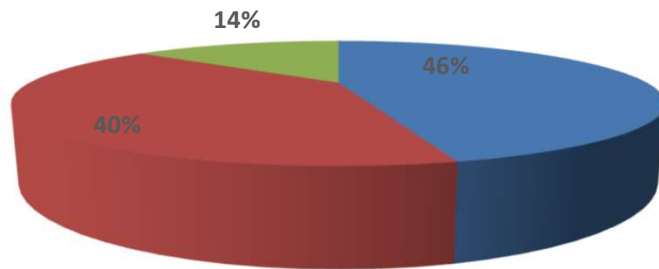

Brainware University Academic Feedback: Student Satisfaction Level Even Semester 2020-21

■ Satisfaction level 100% ■ Satisfaction level 75% ■ Satisfaction level below 75%

School of Medical & Allied Health Sciences Academic Feedback: Student Satisfaction Level Even Semester 2020-21

■ Satisfaction level 100% ■ Satisfaction level 75%
■ Satisfaction level Below 75%

School of Communication, Multimedia & Film Studies Academic Feedback: Student Satisfaction Level Even Semester 2020-21

■ Satisfaction level 100% ■ Satisfaction level 75%
■ Satisfaction level Below 75%