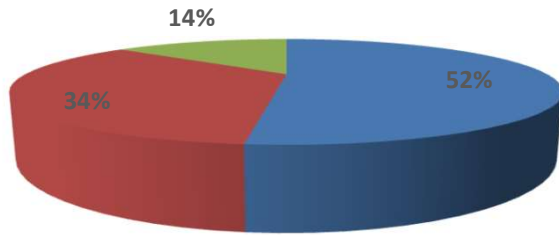

■ Satisfaction level 100% ■ Satisfaction level 75%
■ Satisfaction level Below 75%

**School of Engineering
Academic Feedback: Student Satisfaction Level
Even Semester 2020-21**

■ Satisfaction level 100% ■ Satisfaction level 75%
■ Satisfaction level Below 75%

**School of Biotechnology & Bioscience
Academic Feedback: Student Satisfaction Level
Even Semester 2020-21**

■ Satisfaction level 100% ■ Satisfaction level 75%
■ Satisfaction level Below 75%

School of Law
Academic Feedback: Student Satisfaction Level
Even Semester 2020-21