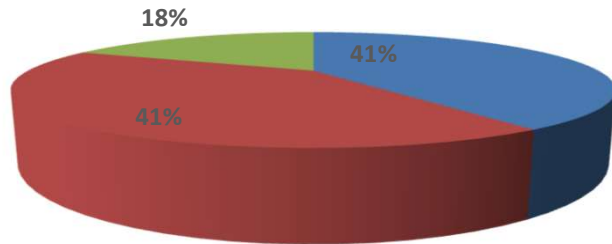

**School of Computational & Applied Sciences
Academic Feedback: Student Satisfaction Level
Even Semester 2020-21**

■ Satisfaction level 100% ■ Satisfaction level 75%
■ Satisfaction level Below 75%

**School of Management & Commerce
Academic Feedback: Student Satisfaction Level
Even Semester 2020-21**

■ Satisfaction level 100% ■ Satisfaction level 75%
■ Satisfaction level Below 75%

**School of Engineering
Academic Feedback: Student Satisfaction Level
Even Semester 2020-21**

■ Satisfaction level 100% ■ Satisfaction level 75%
■ Satisfaction level Below 75%