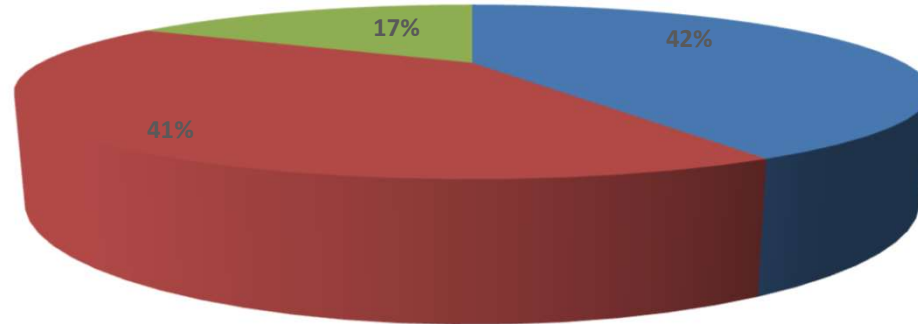

Brainware University Academic Feedback: Student Satisfaction Level Even Semester 2020-21

■ Satisfaction level 100% ■ Satisfaction level 75% ■ Satisfaction level below 75%

School of Medical & Allied Health Sciences Academic Feedback: Student Satisfaction Level Even Semester 2020-21

■ Satisfaction level 100% ■ Satisfaction level 75%
■ Satisfaction level Below 75%

School of Communication, Multimedia & Film Studies Academic Feedback: Student Satisfaction Level Even Semester 2020-21

■ Satisfaction level 100% ■ Satisfaction level 75%
■ Satisfaction level Below 75%