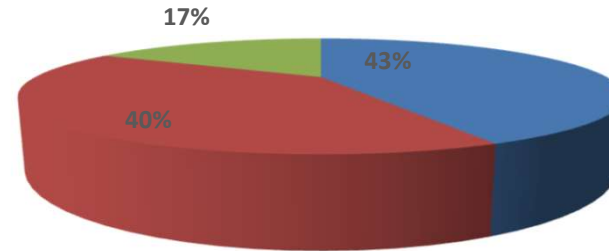

Brainware University Academic Feedback: Student Satisfaction Level Even Semester 2020-21

■ Satisfaction level 100% ■ Satisfaction level 75% ■ Satisfaction level below 75%

School of Medical & Allied Health Sciences Academic Feedback: Student Satisfaction Level Even Semester 2020-21

■ Satisfaction level 100% ■ Satisfaction level 75%
■ Satisfaction level Below 75%

School of Communication, Multimedia & Film Studies Academic Feedback: Student Satisfaction Level Even Semester 2020-21

■ Satisfaction level 100% ■ Satisfaction level 75%
■ Satisfaction level Below 75%

**School of Computational & Applied Sciences
Academic Feedback: Student Satisfaction Level
Even Semester 2020-21**

■ Satisfaction level 100% ■ Satisfaction level 75%
■ Satisfaction level Below 75%

**School of Management & Commerce
Academic Feedback: Student Satisfaction Level
Even Semester 2020-21**