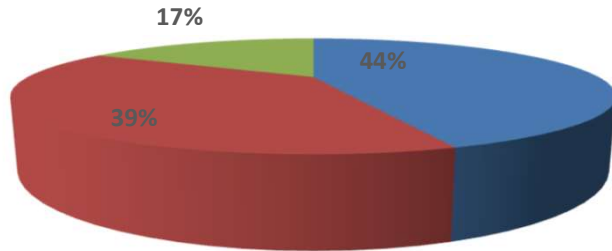

**School of Computational & Applied Sciences
Academic Feedback: Student Satisfaction Level
Even Semester 2020-21**

■ Satisfaction level 100%   ■ Satisfaction level 75%
■ Satisfaction level Below 75%