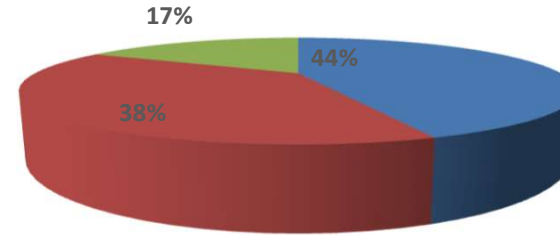

**School of Biotechnology & Bioscience
Academic Feedback: Student Satisfaction Level
Even Semester 2020-21**

■ Satisfaction level 100% ■ Satisfaction level 75%
■ Satisfaction level Below 75%

School of Law
Academic Feedback: Student Satisfaction Level
Even Semester 2020-21

■ Satisfaction level 100% ■ Satisfaction level 75%
■ Satisfaction level Below 75%

School of Humanities & Social Science
Academic Feedback: Student Satisfaction Level
Even Semester 2020-21

■ Satisfaction level 100% ■ Satisfaction level 75%
■ Satisfaction level Below 75%